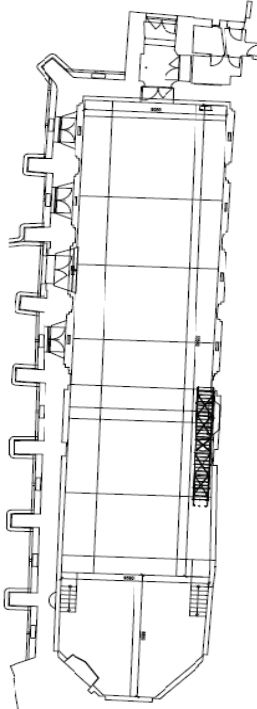

Max. comfortable capacity as on plane: **262**

Variation with "only 10pax/table": **230**

Variation with "only 8pax/table": **184**

Number of tables on set-up: **24**

STAIRS

1,6m in front of podium in advance